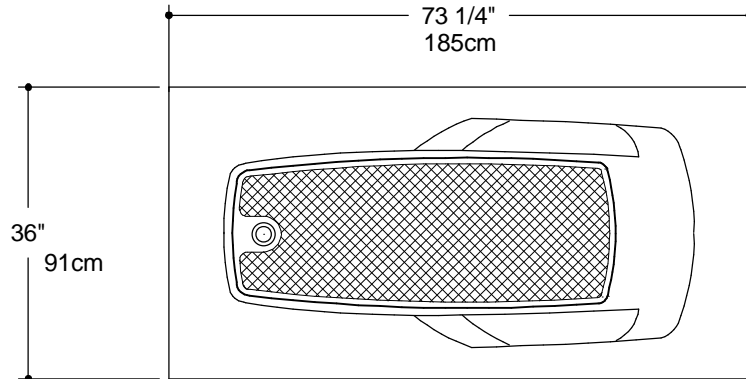

MK8

GRUBER SYSTEMS RESERVES THE RIGHT TO CHANGE THIS INFORMATION AT ANY TIME WITHOUT PRIOR NOTICE. ISSUED BY GRUBER SYSTEMS INC., 25636 AVENUE STANFORD, VALENCIA, CA 91355, USA. COPYRIGHT 2002

MOLD PART	CATALOG No.	DESCRIPTION
MALE	29008	MK 8 MALE
FEMALE	490088	F- MK 8 ONE PIECE
2PC FEM DECK	490081	F- MK 8 DECK
2PC FEM BOT	490082	F- Mk 8 BOTTOM
TURTLE	490083	F-MARK 1 TURTLE
ULFF	490089	ULFF MARK 8 -1/2"
ULFF INSERT	4900891	ULFF MARK 8 INSERT 1/2"
SPEEDY PLUG	29108	MARK 8 SPEEDY PULG
NAME	MK 8 BATHTUB 73 1/4" X 36" X 19" (185cm X 91cm X 48cm)	
CAST WEIGHT	SCALE 1/2" = 1' 0"	DATE 8-30-02 PAGE No. T-1