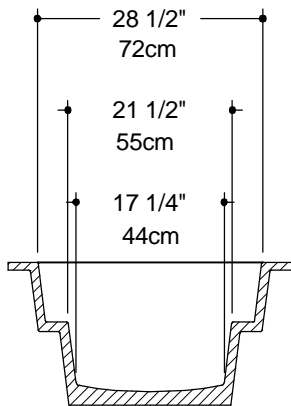

MK8

GRUBER SYSTEMS RESERVES THE RIGHT TO CHANGE THIS INFORMATION AT ANY TIME WITHOUT PRIOR NOTICE. ISSUED BY GRUBER SYSTEMS INC., 25636 AVENUE STANFORD, VALENCIA, CA 91355, USA. COPYRIGHT 2002

MOLD PART	CATALOG No.	DESCRIPTION
MALE	29008	MK 8 MALE
FEMALE	490088	F- MK 8 ONE PIECE
2PC FEM DECK	490081	F- MK 8 DECK
2PC FEM BOT	490082	F- Mk 8 BOTTOM
TURTLE	490083	F-MARK 1 TURTLE
ULFF	490089	ULFF MARK 8 -1/2"
ULFF INSERT	4900891	ULFF MARK 8 INSERT 1/2"
SPEEDY PLUG	29108	MARK 8 SPEEDY PULG
NAME	MK 8 BATHTUB 73 1/4" X 36" X 19" (185cm X 91cm X 48cm)	
CAST WEIGHT	SCALE 1/2" = 1' 0"	DATE 8-30-02 PAGE No. T-1