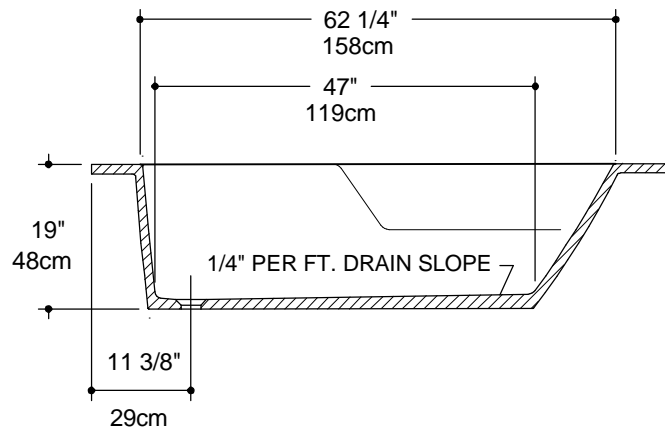

MK8

GRUBER SYSTEMS RESERVES THE RIGHT TO CHANGE THIS INFORMATION AT ANY TIME WITHOUT PRIOR NOTICE. ISSUED BY GRUBER SYSTEMS INC., 25636 AVENUE STANFORD, VALENCIA, CA 91355, USA. COPYRIGHT 2002

MOLD PART	CATALOG No.	DESCRIPTION
MALE	29008	MK 8 MALE
FEMALE	490088	F- MK 8 ONE PIECE
2PC FEM DECK	490081	F- MK 8 DECK
2PC FEM BOT	490082	F- Mk 8 BOTTOM
TURTLE	490083	F-MARK 1 TURTLE
ULFF	490089	ULFF MARK 8 -1/2"
ULFF INSERT	4900891	ULFF MARK 8 INSERT 1/2"
SPEEDY PLUG	29108	MARK 8 SPEEDY PULG
NAME	MK 8 BATHTUB 73 1/4" X 36" X 19" (185cm X 91cm X 48cm)	
CAST WEIGHT	SCALE 1/2" = 1' 0"	DATE 8-30-02 PAGE No. T-1