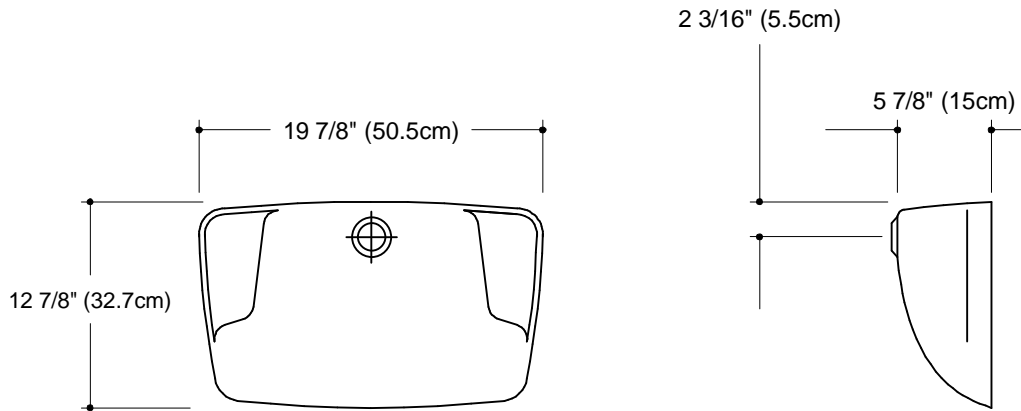

GRUBER SYSTEMS RESERVES THE RIGHT TO CHANGE THIS INFORMATION AT ANY TIME WITHOUT PRIOR NOTICE. ISSUED BY GRUBER SYSTEMS INC., 25636 AVENUE STANFORD, VALENCIA, CA 91355, USA. COPYRIGHT 2002

MOLD PART	CATALOG No.	DESCRIPTION
MALE	20026	108-RRSD SUPER BOWL W/SD
FEMALE	400267	F-108 SUPER BOWL I W/SD
PERMANENT HATS	002251	PH-RRSD
	002253	PH-RRSD NO OVERFLOW
REUSABLE HATS	013684	RH-RRSD
	01482	RH-RRSD UNTRIMMED
NAME	108 SUPER BOWL I with soap dish	
CAST WEIGHT	SCALE 1" = 1'0"	DATE 8-30-02
		PAGE No. BF-13