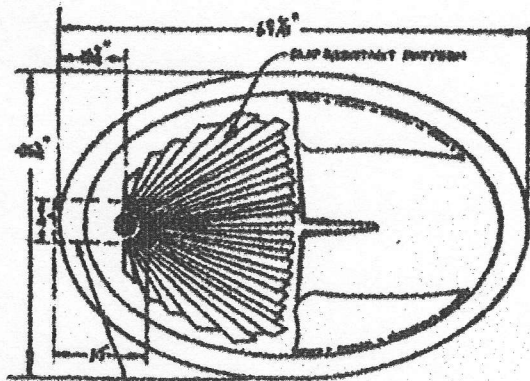

Molds

Catalog

No. Description Price

NOTE: PROVIDE TRAP FOR OVERFLOW BOOT 4" x 12" x 3" DEEP MIN.

Granada Drop-In Bathtub

25043 Granada Drop-In (69 1/2x46 1/2)

450438 Fem/Granada Tub

250432 Granada Tub Bottom Insert